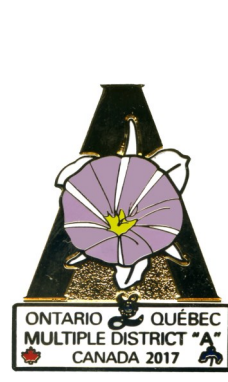

2018 Lioness